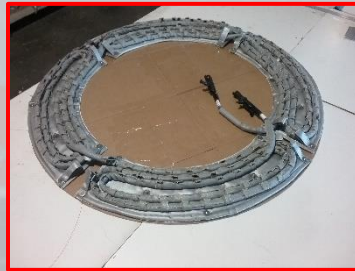

## INDUCTION COIL COVERS AND SLEEVES AT PYRO SHIELD

Pyro Shield fabricates sleeves in house that can be cut to length. We are able to fabricate insulated and non-insulated sleeves to match your application's needs. Our sleeves have a hook and loop Velcro system to fasten around pipes and hoses. Our PS-32 is made as one layer of 3200 fabric, while the PS-45-SRC is made of silicone rubber coated fiberglass (on one side). Velcro for closure is available for both sleeves.